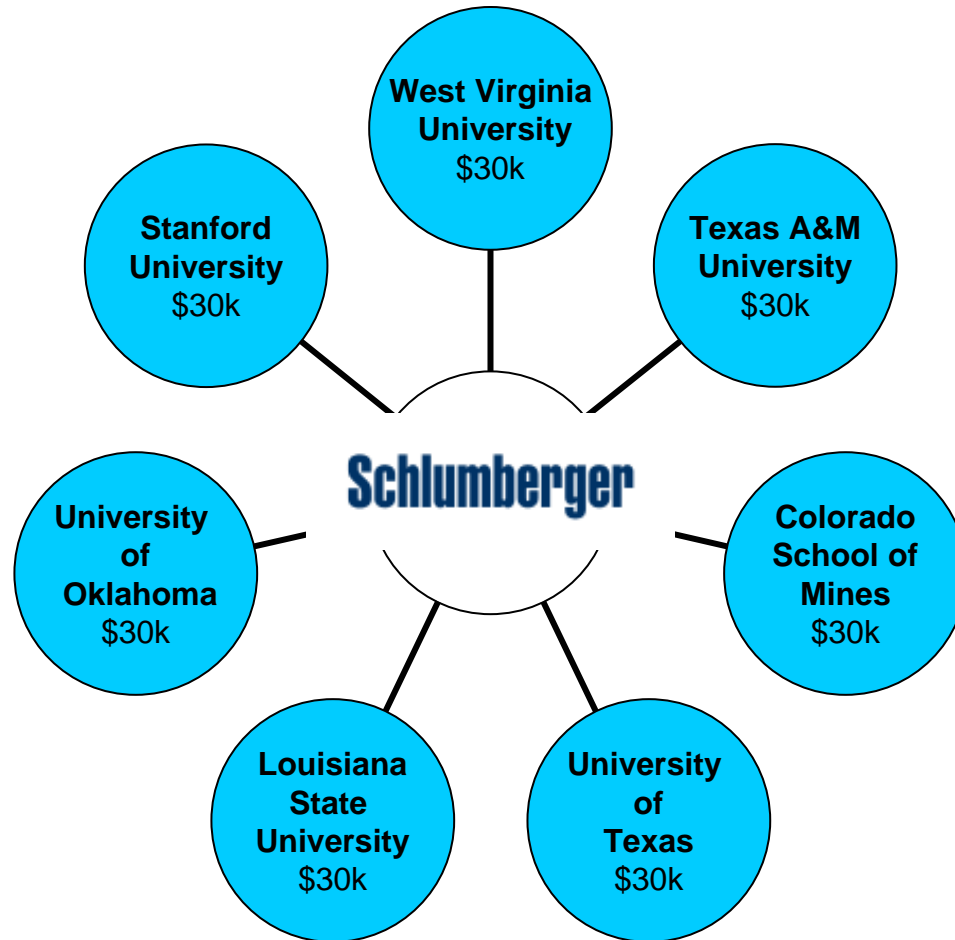

Scholarship Fund

Schlumberger

\$210k

Strata

45k

\$255k

Schlumberger Funding

These Universities receive \$10k per academic year for 3 years.